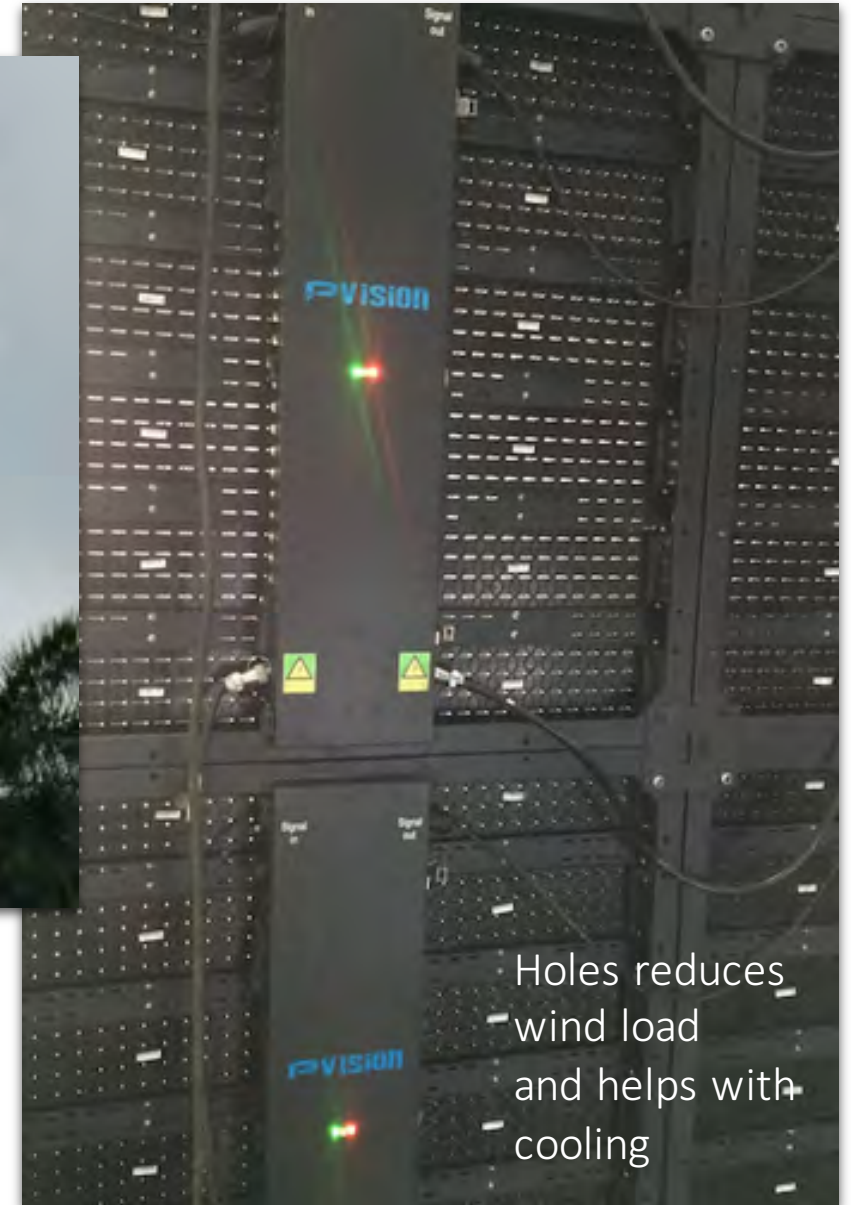

LED DISPLAYS

LED DISPLAYS

Gold Reef City
Front Opening Access Displays
P5.926 - 1600 x 960 mm

LED DISPLAYS

P13.3 - 7680 x 3840 mm

Holes reduces wind load and helps with cooling

LED DISPLAYS

Seychelles
EDEN BLEU Hotel
P3 - 8450 x 4800 mm